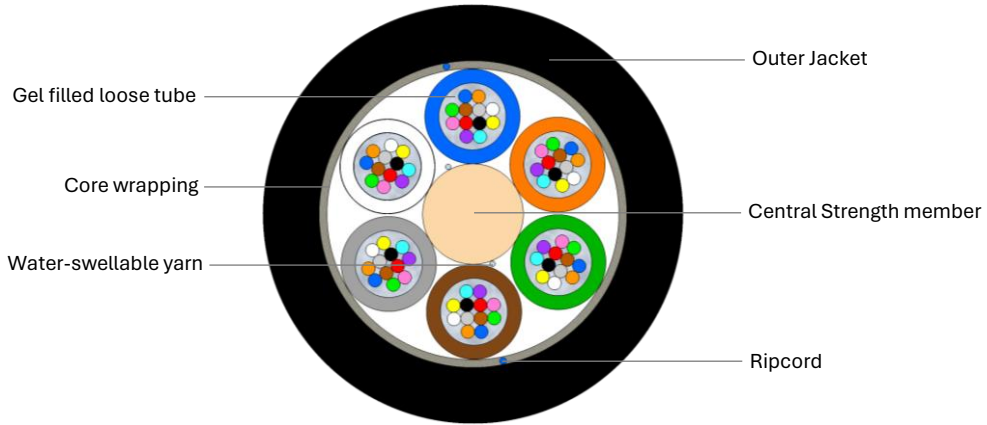

Lightweight Outdoor Multitube Cable 12-144F (NC)

Full dielectric cable for external installation on cable trays or into duct

Picture not to scale. For illustration only.

Fibre Type	G.652.D, G.657.A1, G.657.A2, G.655, G.656, OM1, OM2, OM2+, OM3, OM4
Fibre colour	EIA/TIA-598A
Tube colour	EIA/TIA-598A
Tube filling compound	Low-viscosity filling gel
Central strength member	FRP rod (coated if necessary)
Core wrapping	Water-swellable tape
Ripcord	2x under outer jacket
Outer jacket material	UV resistant black HDPE

	12	24	48	60	72	96	144	
Number of fibres	12	24	48	60	72	96	144	
Number of fibres in tube	12	12	12	12	12	12	12	
Tube count (layers)	1	2	4	5	6	8	12	
Filler count	5	4	2	1	0	0	0	
Nominal outer diameter (mm)	7.5	7.5	7.5	7.5	7.5	8.7	10.7	
Outer jacket thickness (mm)				1.0				
Calc. cable weight (kg/km)	43	43	44	44	45	65	93	
Short-term tensile strength (N)	920	920	920	920	920	3000	3100	IEC 60794-1-101
Long-term tensile strength (N)	500	500	500	500	500	1700	2300	IEC 60794-1-101
Short-term crush resistance (N/100 mm)				500				IEC 60794-1-103
Long-term crush resistance (N/100 mm)				150				IEC 60794-1-103
Max. impact loading (Nm)				5				IEC 60794-1-104
Min. bend radius not load (OD)				15				IEC 60794-1-111
Min. bend radius load (OD)				20				IEC 60794-1-111
Operating temperature range (°C)				-40 to +70				IEC 60794-1-201
Storage temperature range (°C)				-40 to +70				IEC 60794-1-201
Installation temperature range (°C)				-15 to +50				IEC 60794-1-201
Water tightness (1 m / 24 hrs.)				No leakage				IEC 60794-1-205
Class of fire reaction				Fca				EN 50575, EN 13501-6